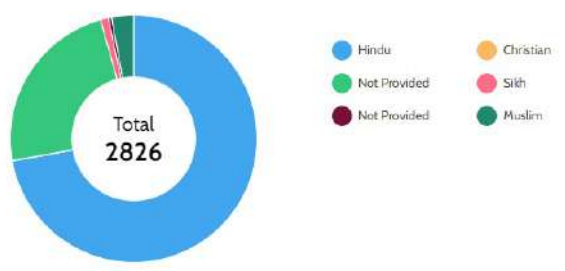

	This Session	Prev Session
Boys	1352	1396
Girls	1474	1415
Others	-	-

Social Category Wise Student Strength

Religion Wise Student Strength

Today's Birthday(s) And Anniversaries

 KAPHEE RANI Bachelor of Arts Birthday	 TAMANNA Bachelor of Arts Birthday
 NEHA SHARMA Bachelor of Arts Birthday	 POOJA Bachelor of Arts Birthday