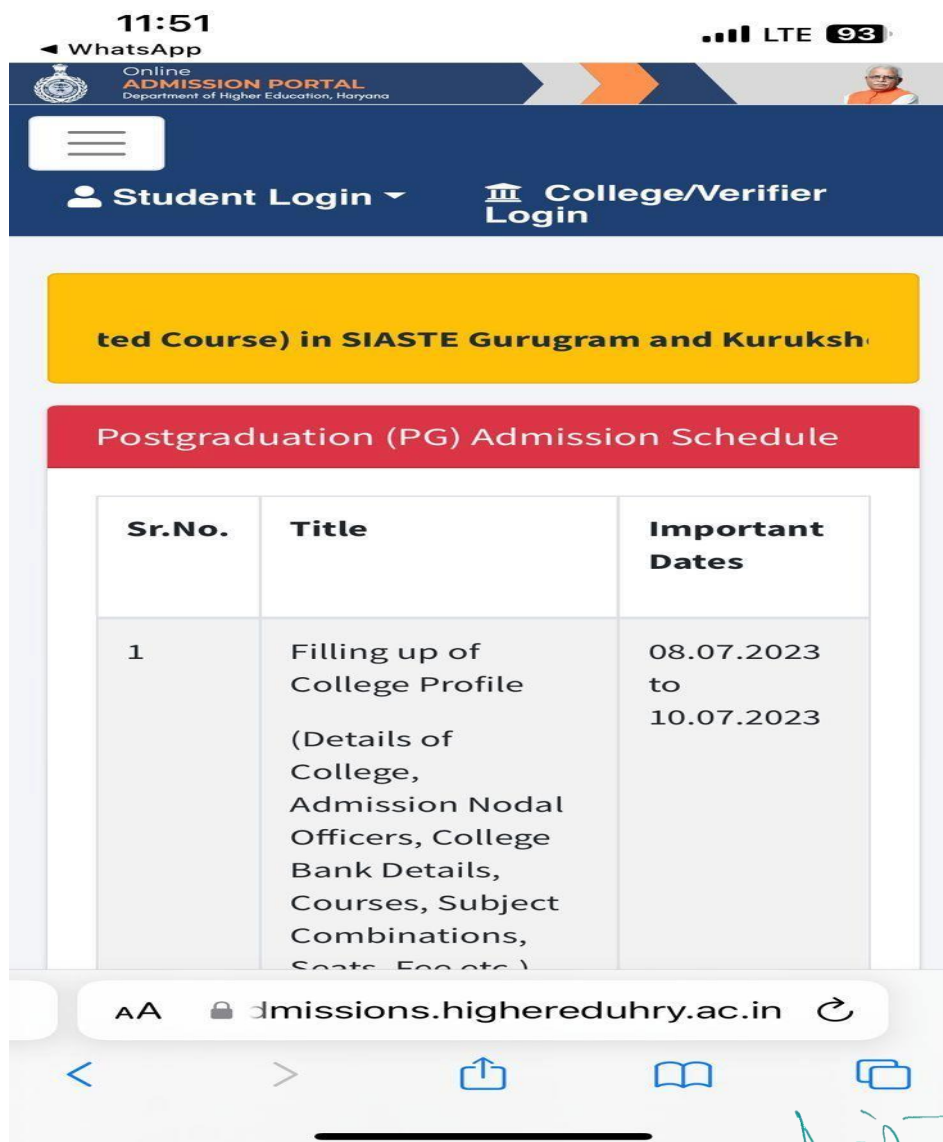

I.B. (PG) COLLEGE, PANIPAT

G.T. ROAD, PANIPAT-132103 (HARYANA)

An ISO 9001:2015 & ISO 14001: 2015 Certified Premier Co-Educational Institute
(Affiliated to Kurukshetra University, Kurukshetra)

Centralized Online Admission Portal of Directorate of Higher Education (2019 onwards)

Principal
Principal
I.B. (PG) College, Panipat