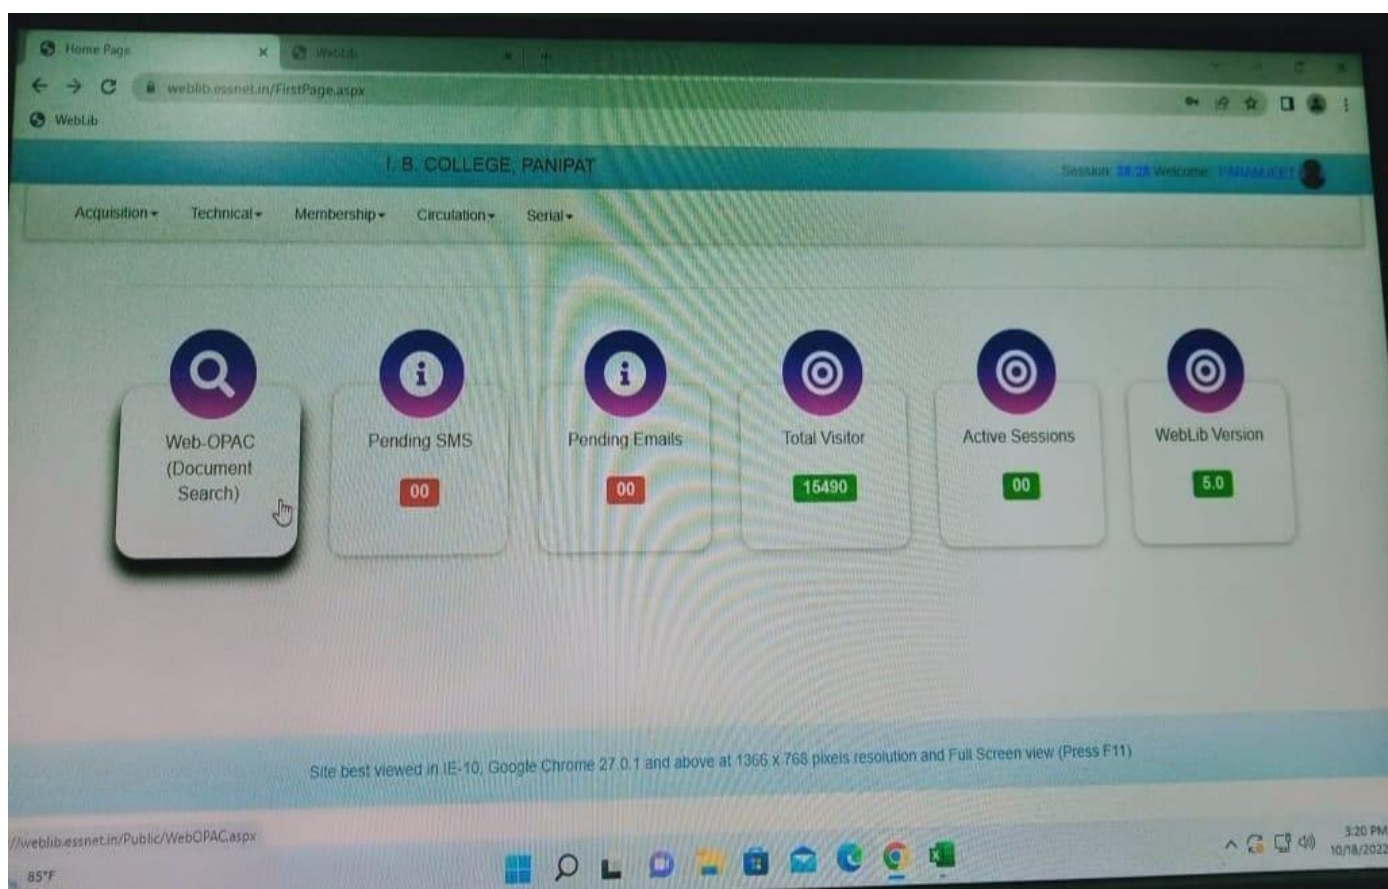

I.B. (PG) COLLEGE, PANIPAT

G.T. ROAD, PANIPAT-132103 (HARYANA)

An ISO 9001:2015 & ISO 14001: 2015 Certified Premier Co-Educational Institute
(Affiliated to Kurukshetra University, Kurukshetra)

(College, Library Automation Software, Web-OPAC)

Principal
Principal
I.B. (PG) College, Panipat