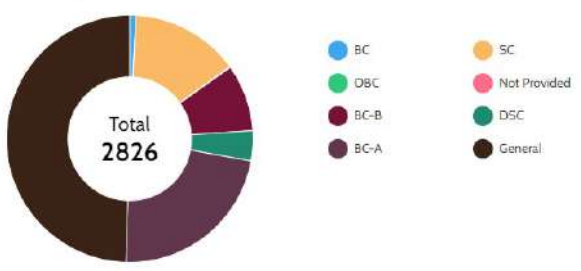

Social Category Wise Student Strength